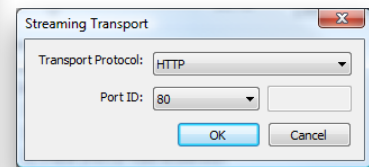

Watch games live on the Post Oak Little League Webcam

If the screen is green, please go to QuickTime, Edit Preferences, Advanced. Under Advanced, go to Transport Setup and go to Custom and select HTTP, Port 80. This should fix your green screen.