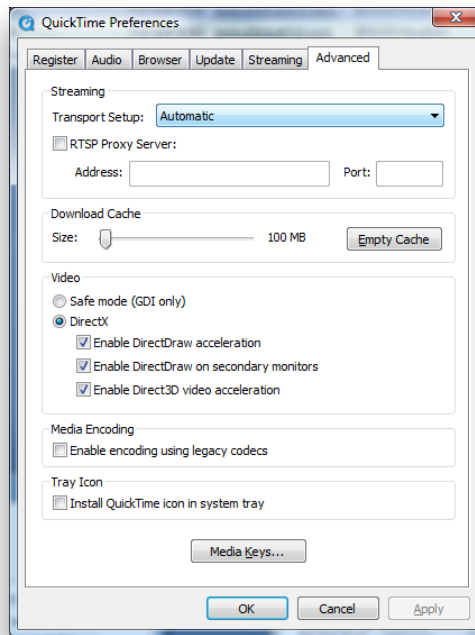

Watch games live on the Post Oak Little League Webcam

If the screen is green, please go to QuickTime, Edit Preferences, Advanced. Under Advanced, go to Transport Setup and go to Custom and select HTTP, Port 80. This should fix your green screen.